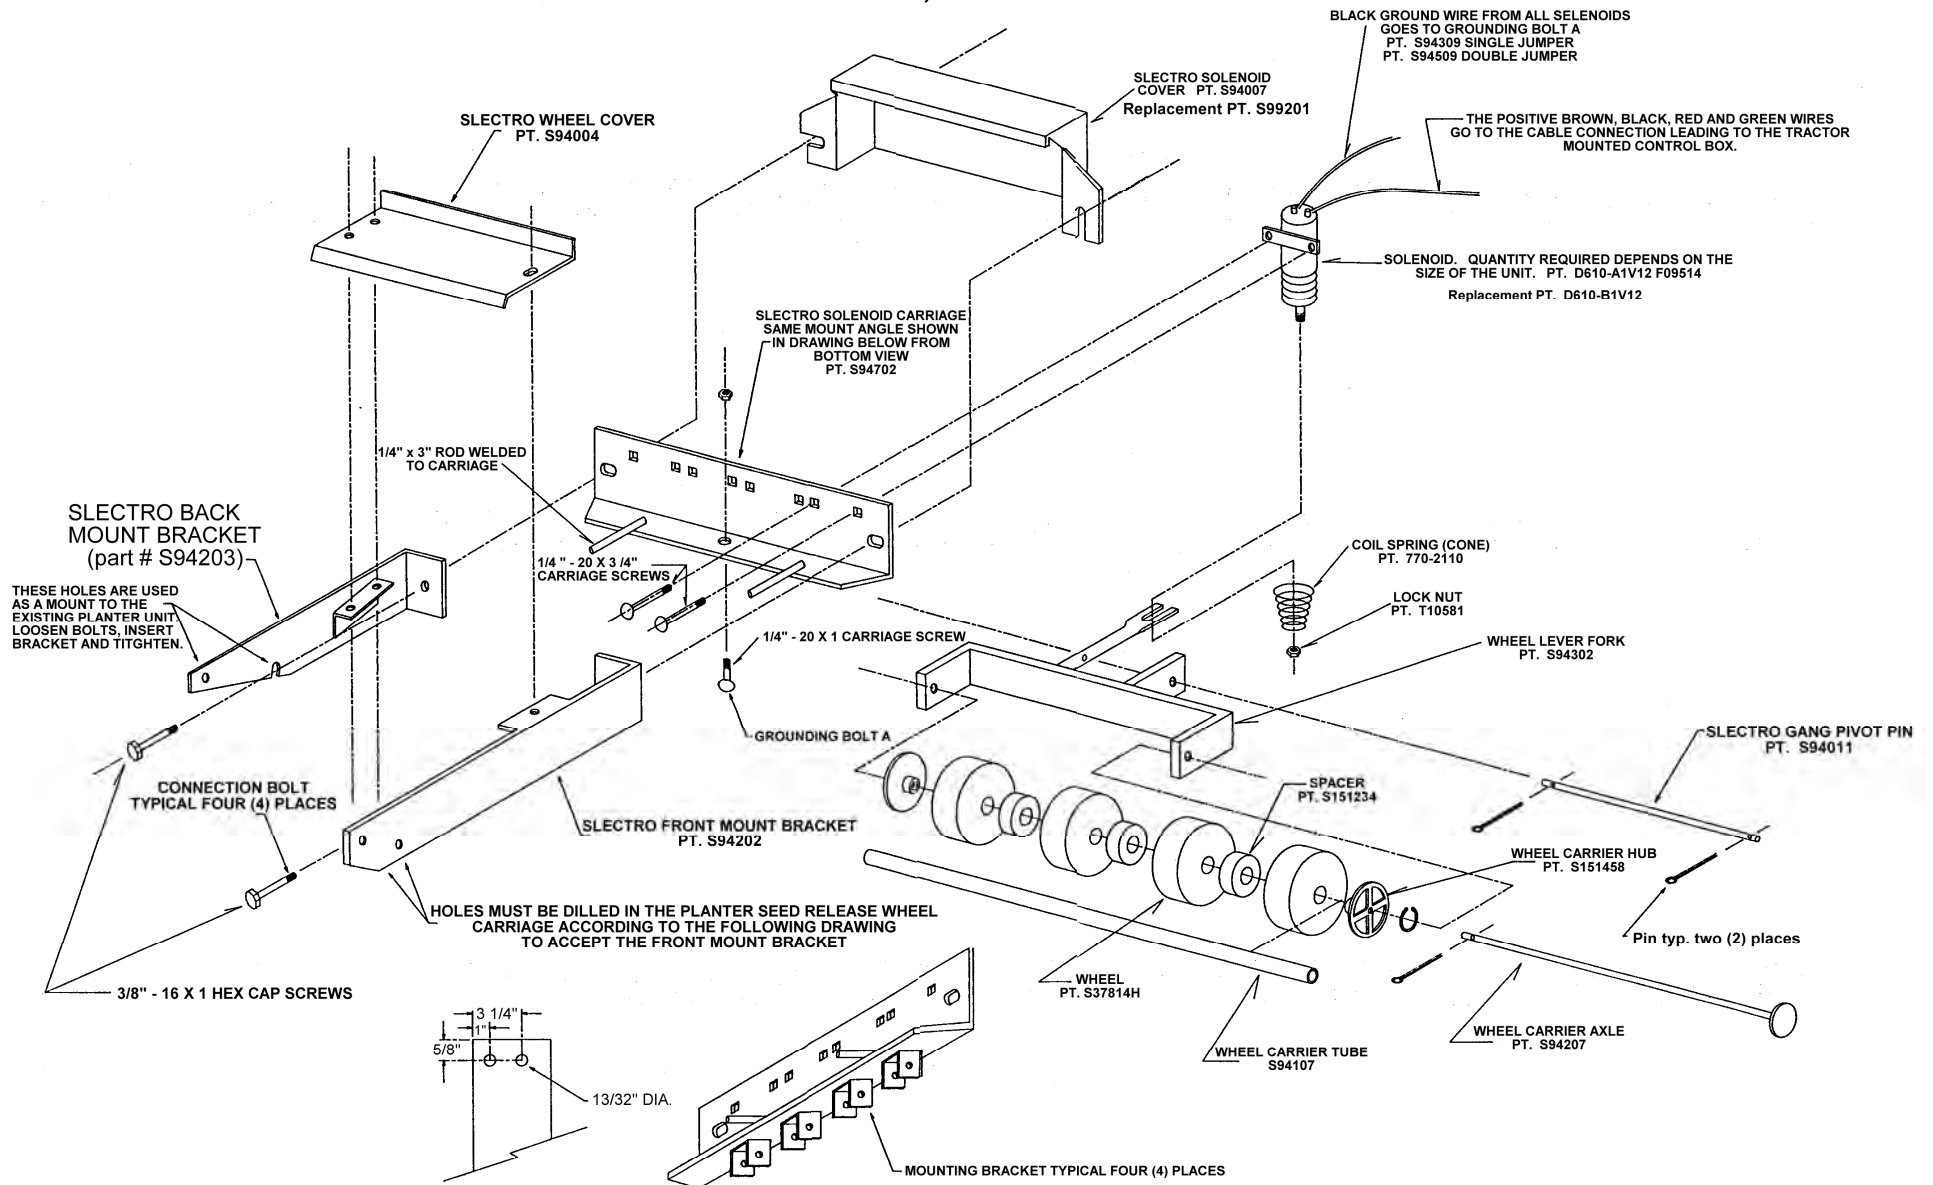

ROW SHUT OFF CARRIAGE UNIT

MODEL; 218-F8R

SLECTRO COMPANY
AVON, SOUTH DAKOTA
(605) 286-3221

Part drawing - not to scale