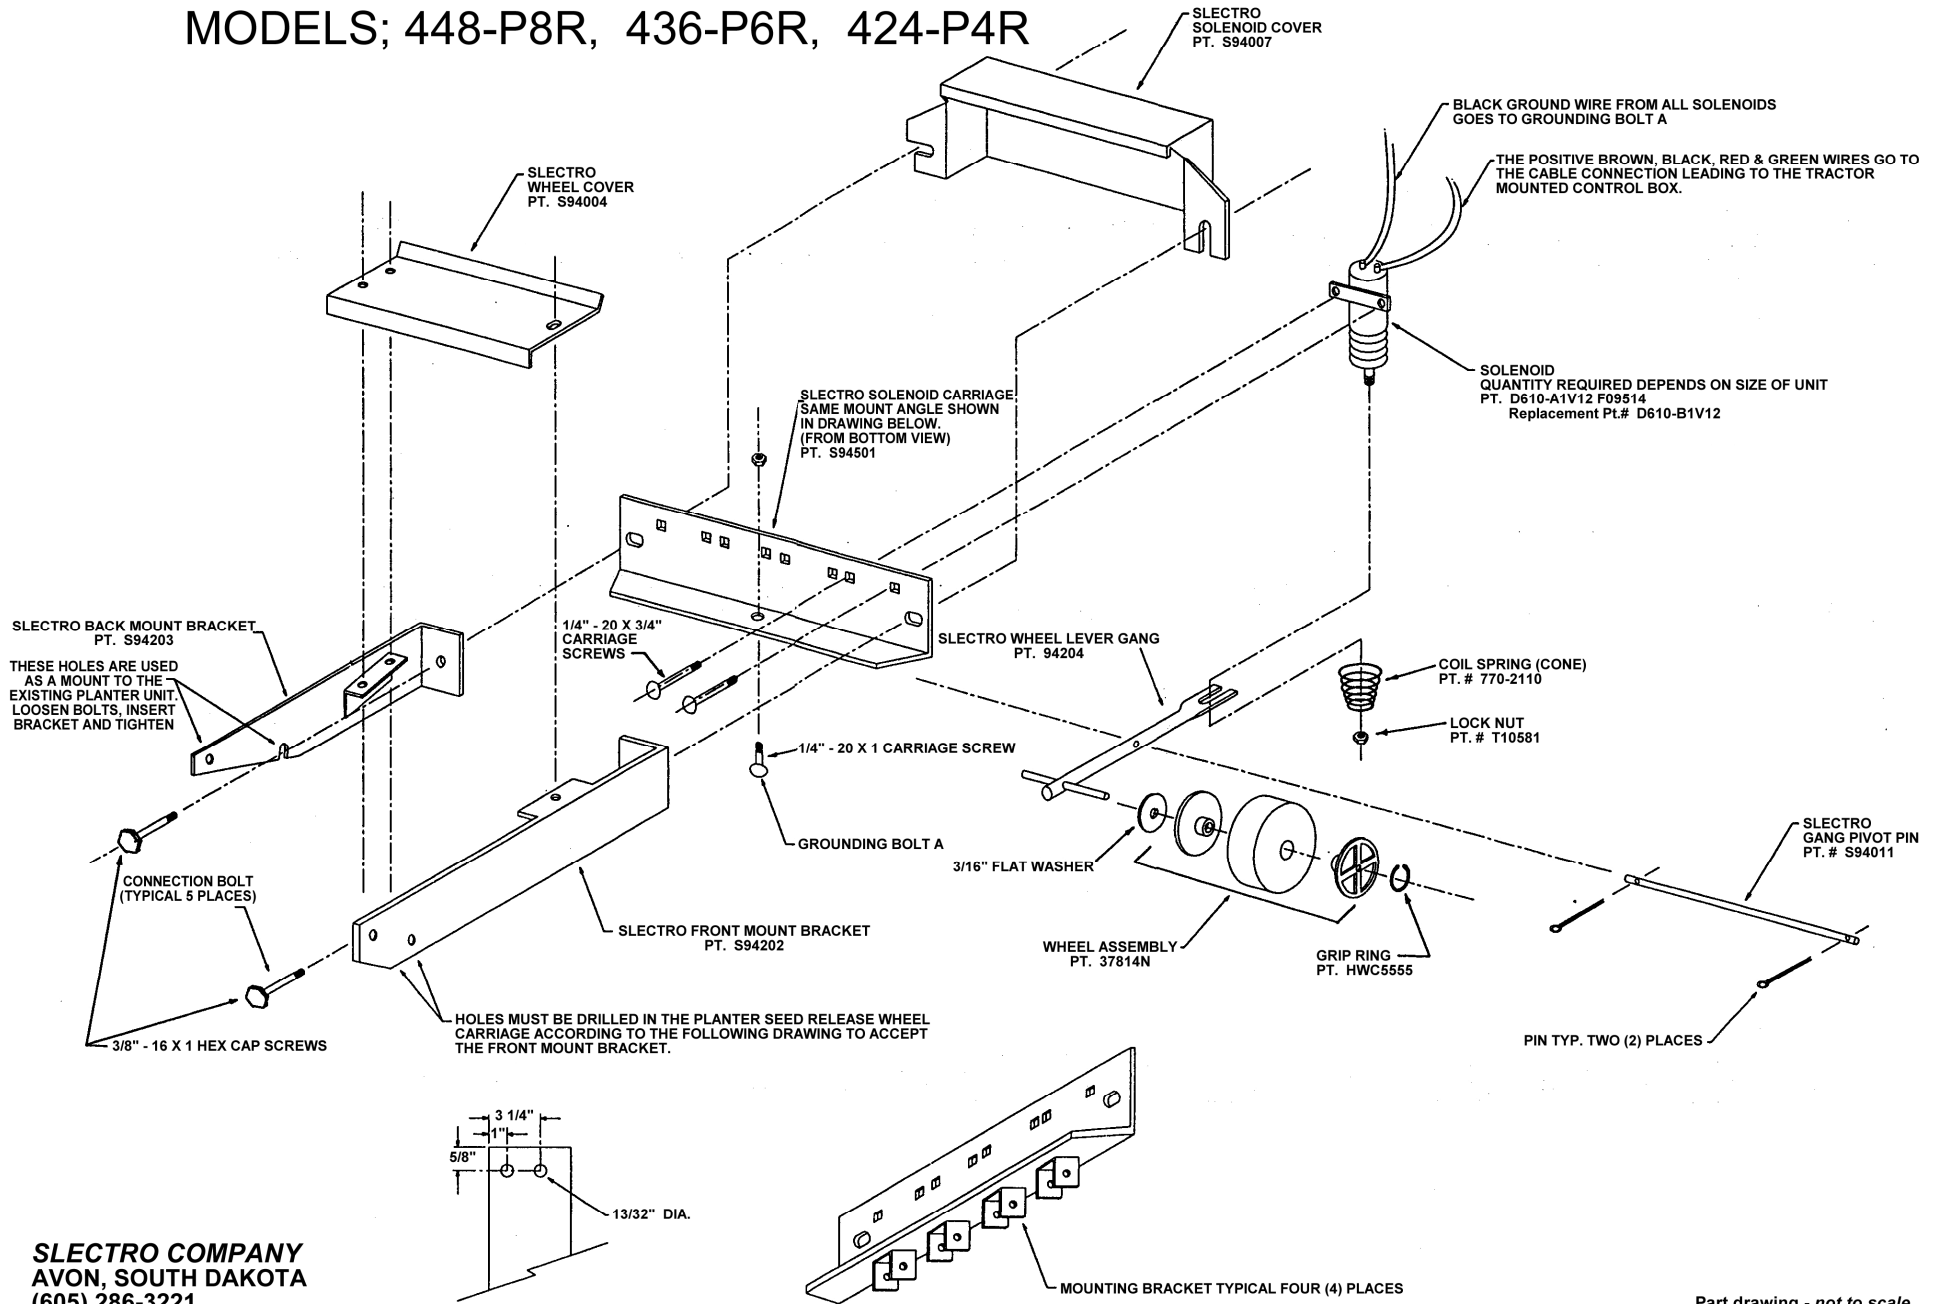

ROW SHUT OFF CARRIAGE UNIT

MODELS; 448-P8R, 436-P6R, 424-P4R

SLECTRO COMPANY
 AVON, SOUTH DAKOTA
 (605) 286-3221

Part drawing - not to scale