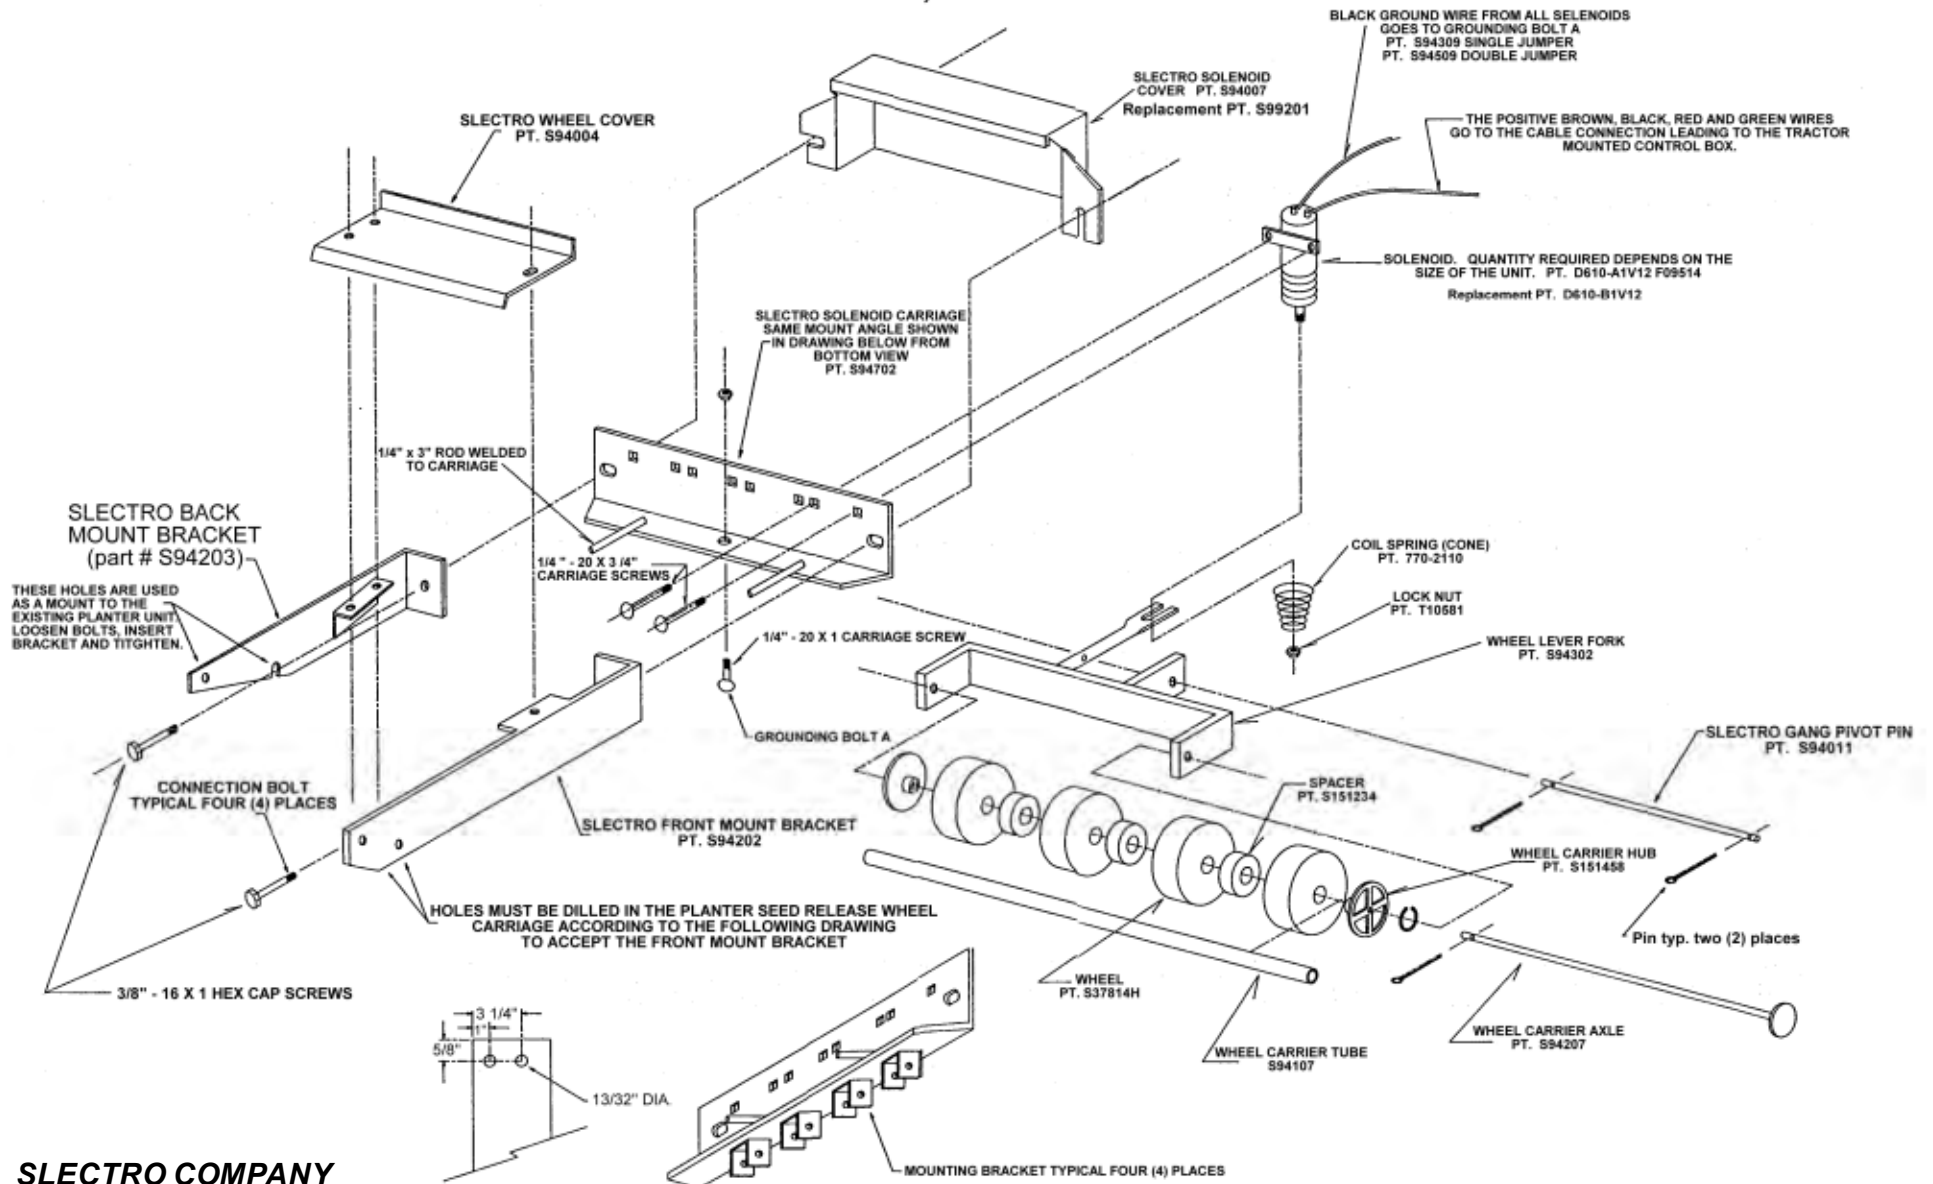

ROW SHUT OFF CARRIAGE UNIT

MODEL; 218-F8R

SLECTRO COMPANY
 303 Sunset Drive
 Beresford, SD 57004
 (605) 763-8221

Part drawing - not to scale