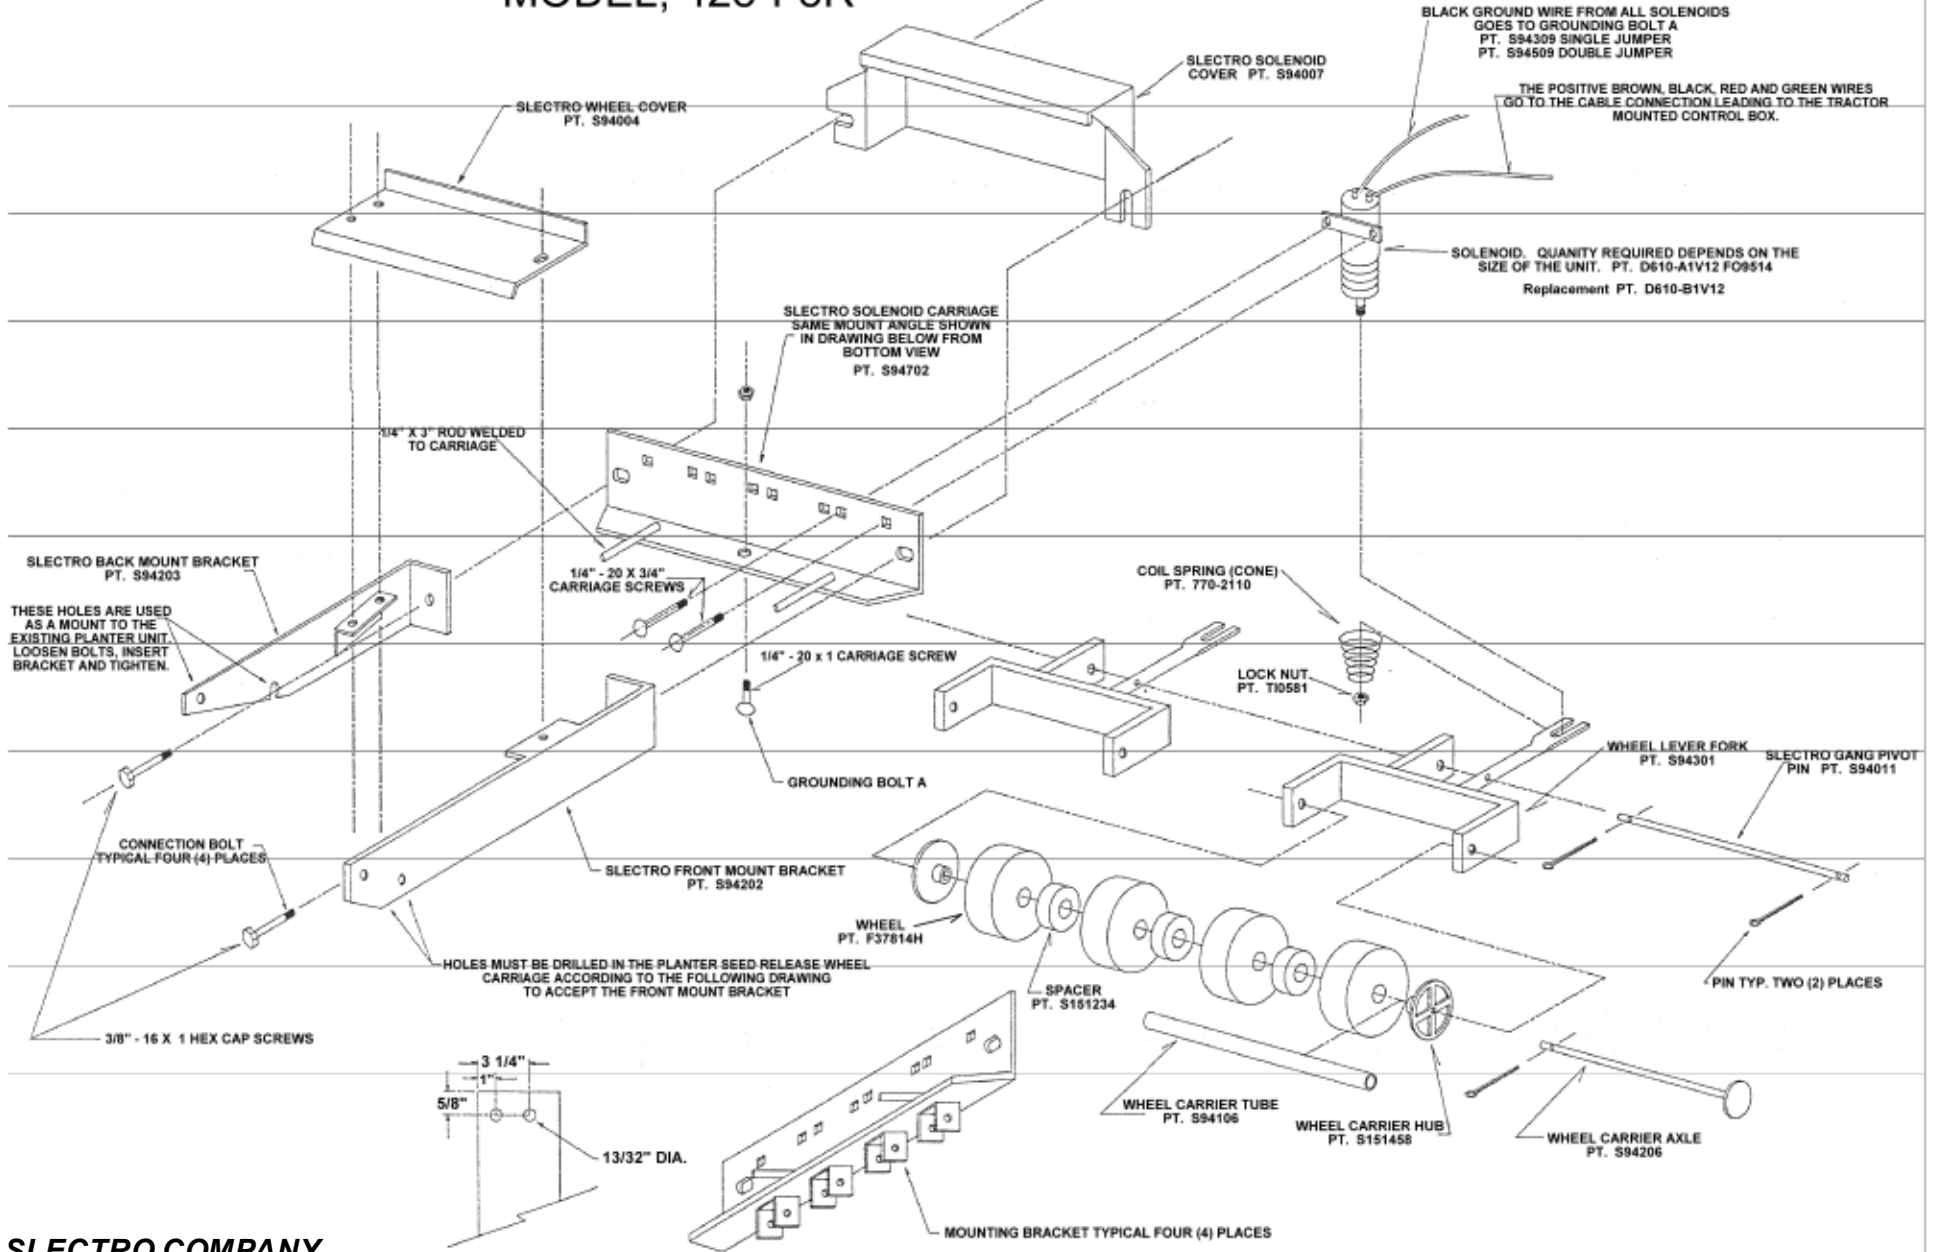

ROW SHUT OFF CARRIAGE UNIT

MODEL; 428-F8R

SLECTRO COMPANY
303 Sunset Drive
Beresford, SD 57004
(605) 763-8221

Part drawing - not to scale