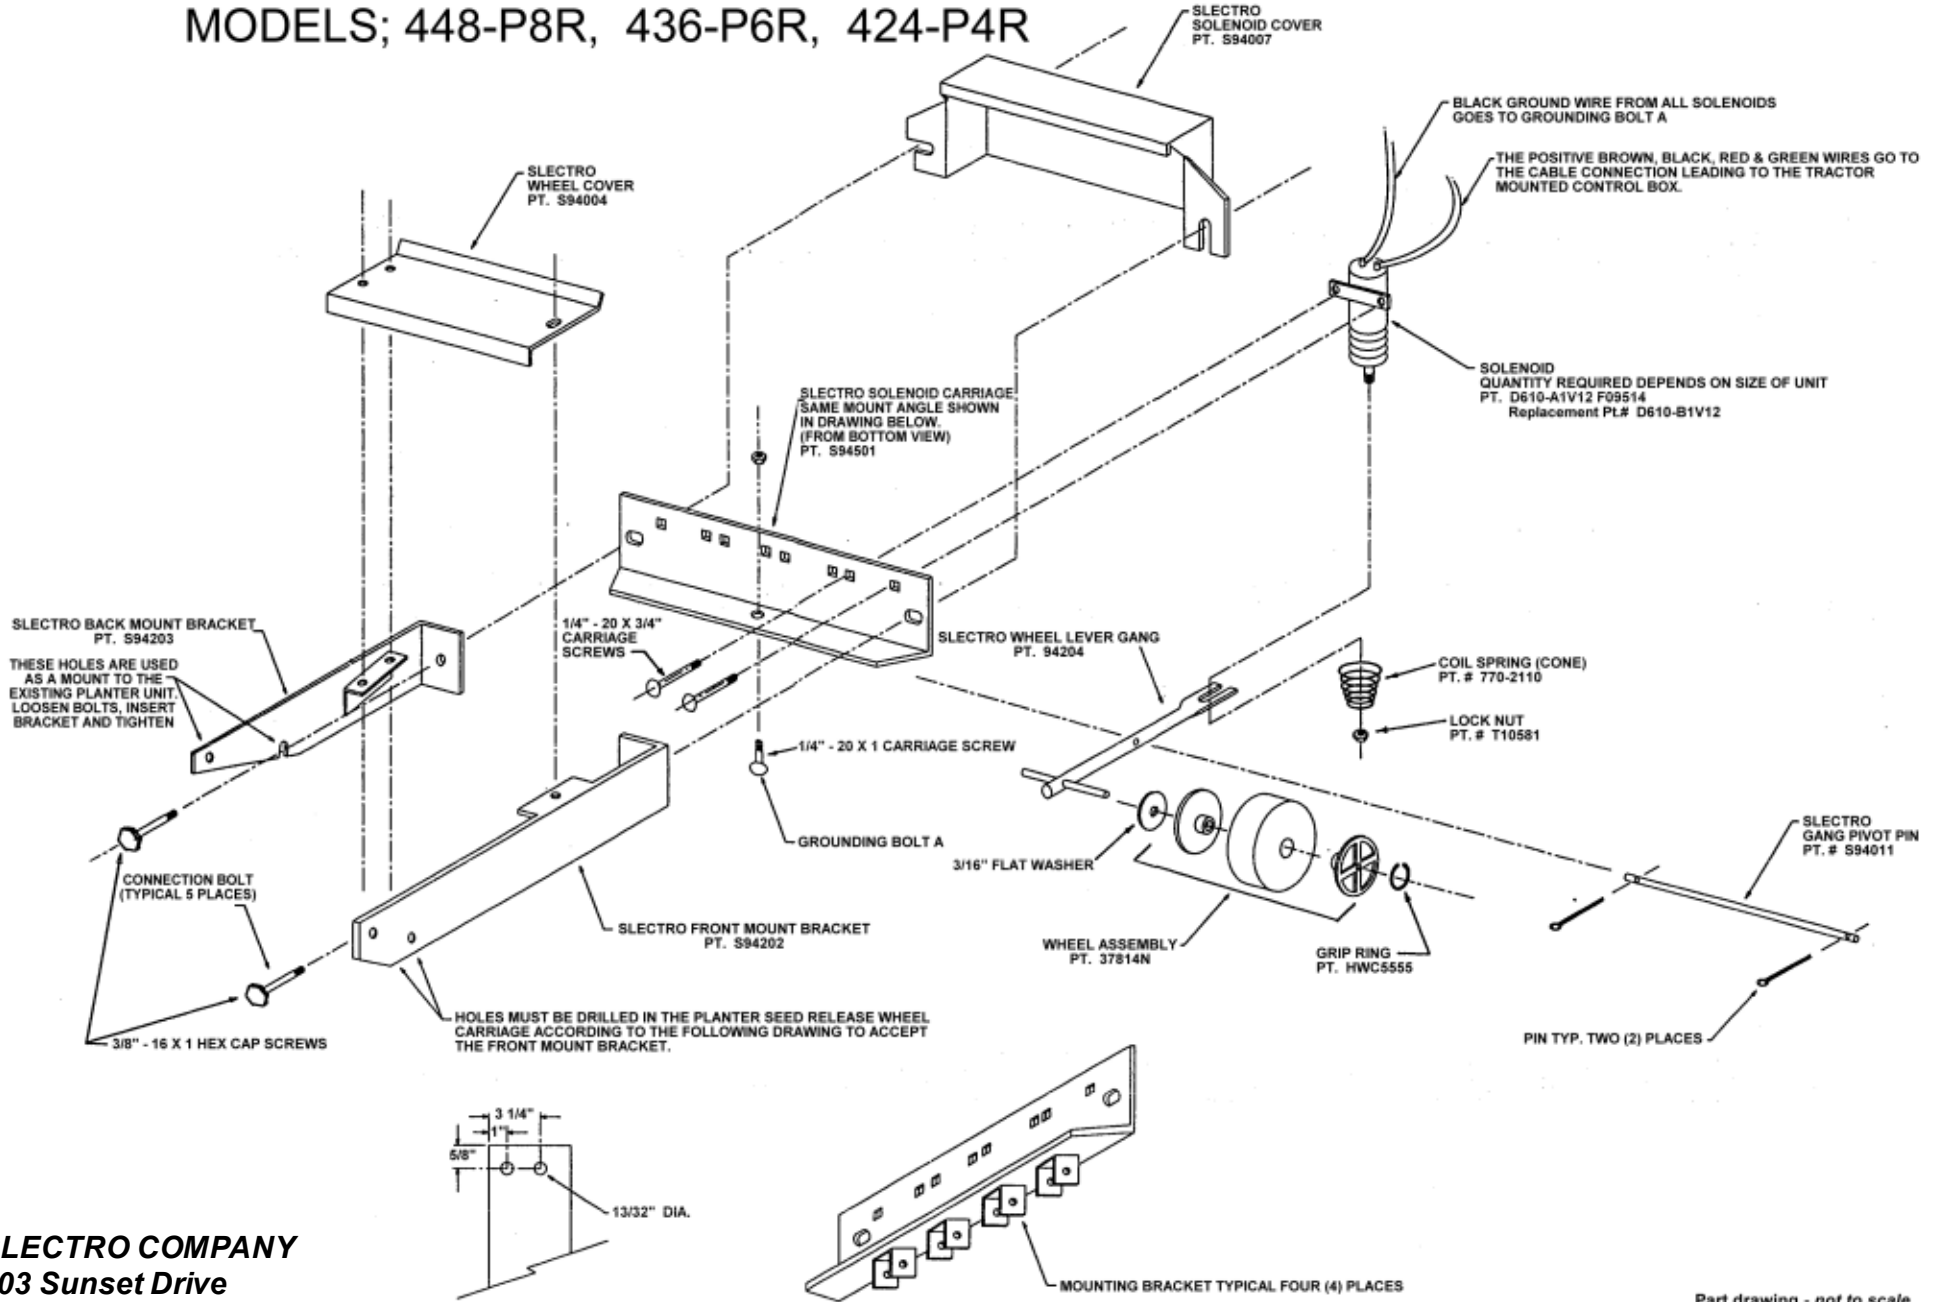

# ROW SHUT OFF CARRIAGE UNIT

MODELS; 448-P8R, 436-P6R, 424-P4R

**SLECTRO COMPANY**  
 303 Sunset Drive  
 Beresford, SD 57004  
 (605) 763-8221

Part drawing - not to scale