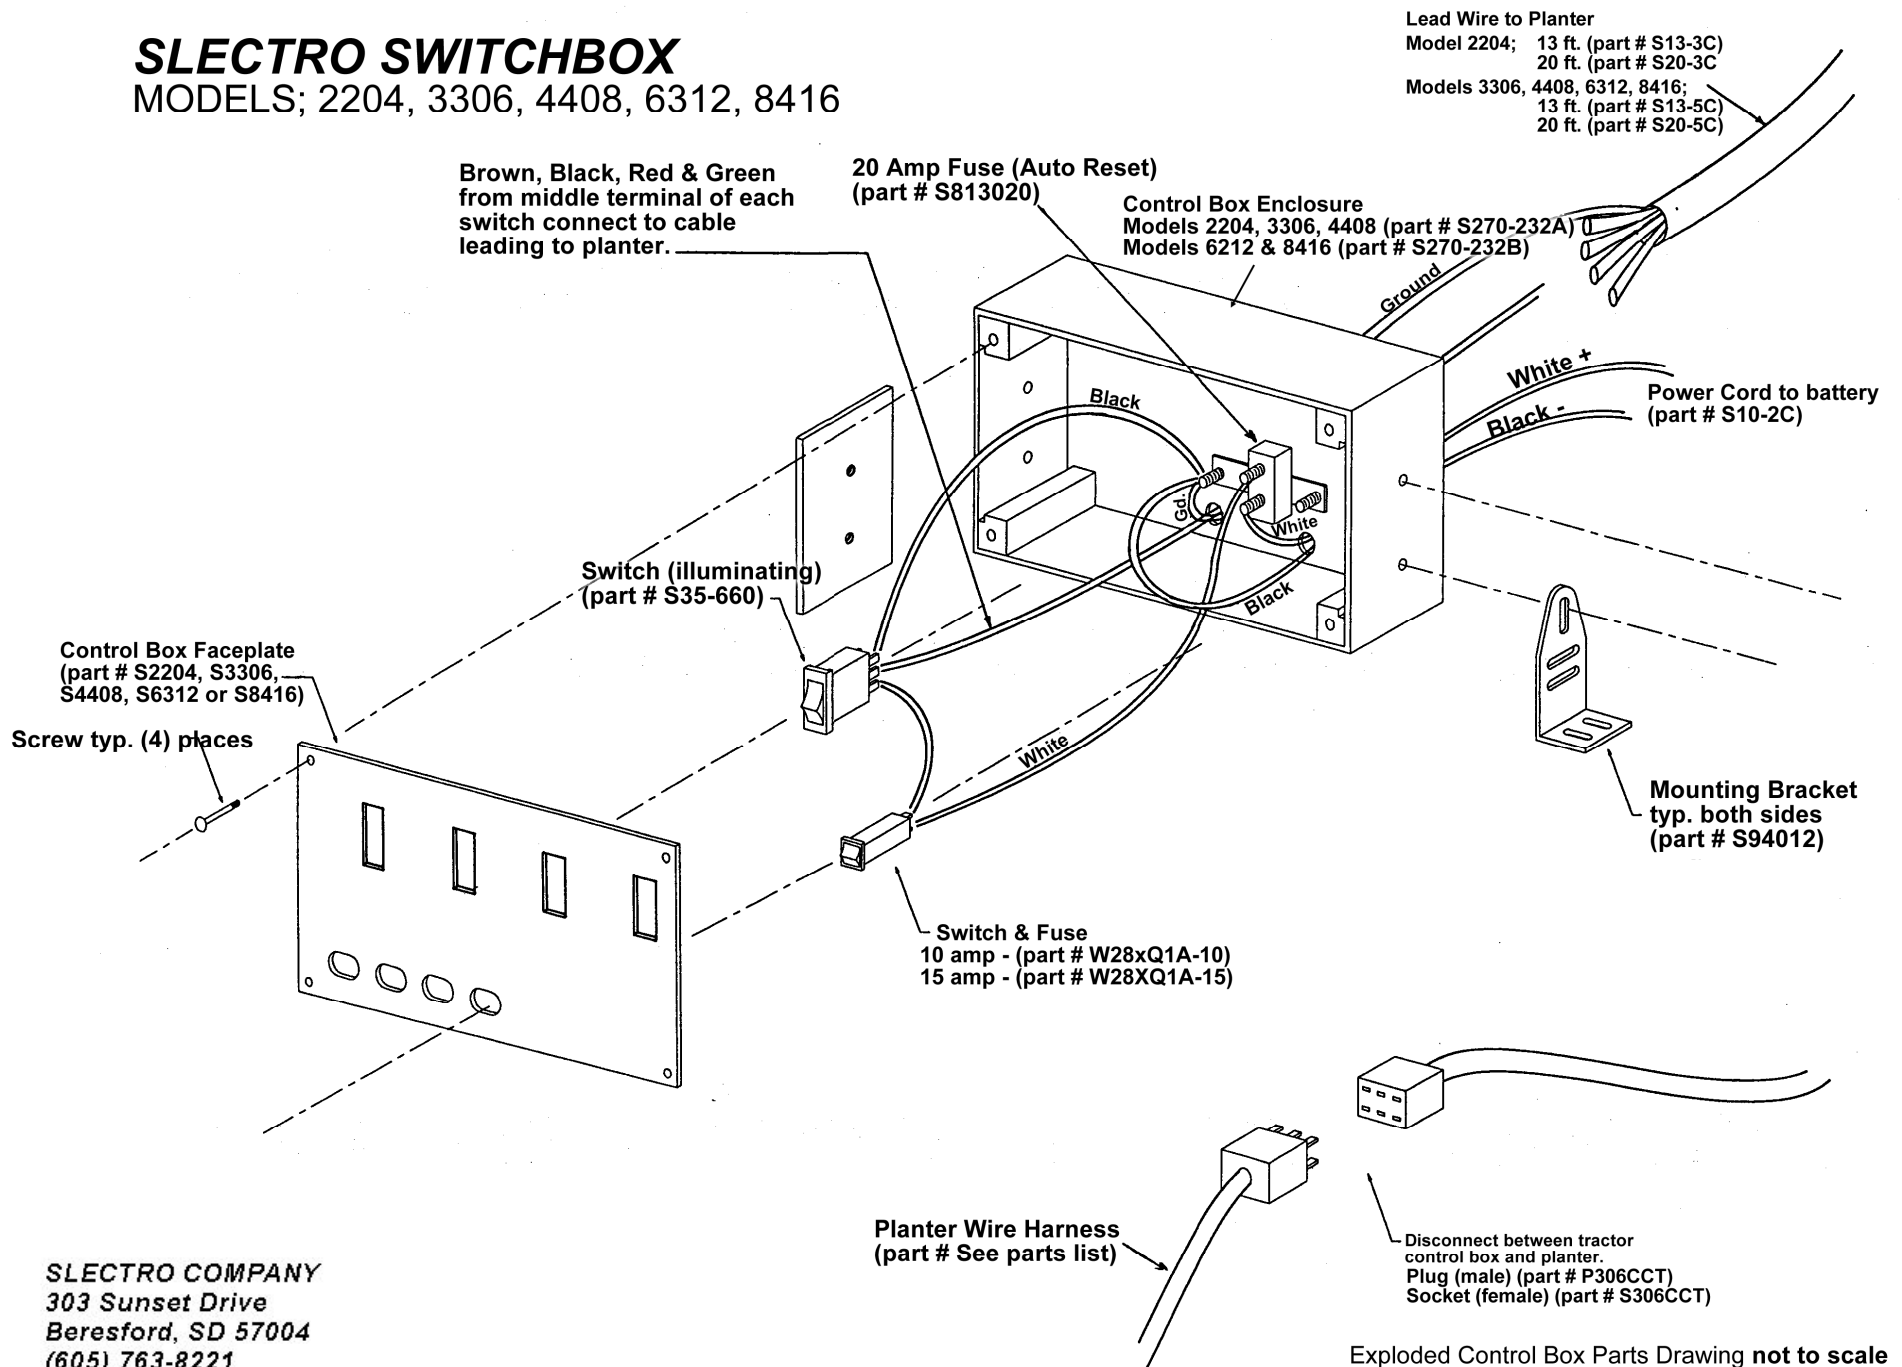

Part drawing - not to scale

ROW SHUT OFF CARRIAGE UNIT

MODELS; 448-P8R, 436-P6R, 424-P4R

SLECTRO COMPANY
 303 Sunset Drive
 Beresford, SD 57004
 (605) 763-8221

Part drawing - not to scale

SLECTRO SWITCHBOX

MODELS; 2204, 3306, 4408, 6312, 8416

SLECTRO COMPANY
 303 Sunset Drive
 Beresford, SD 57004
 (605) 763-8221

Exploded Control Box Parts Drawing not to scale