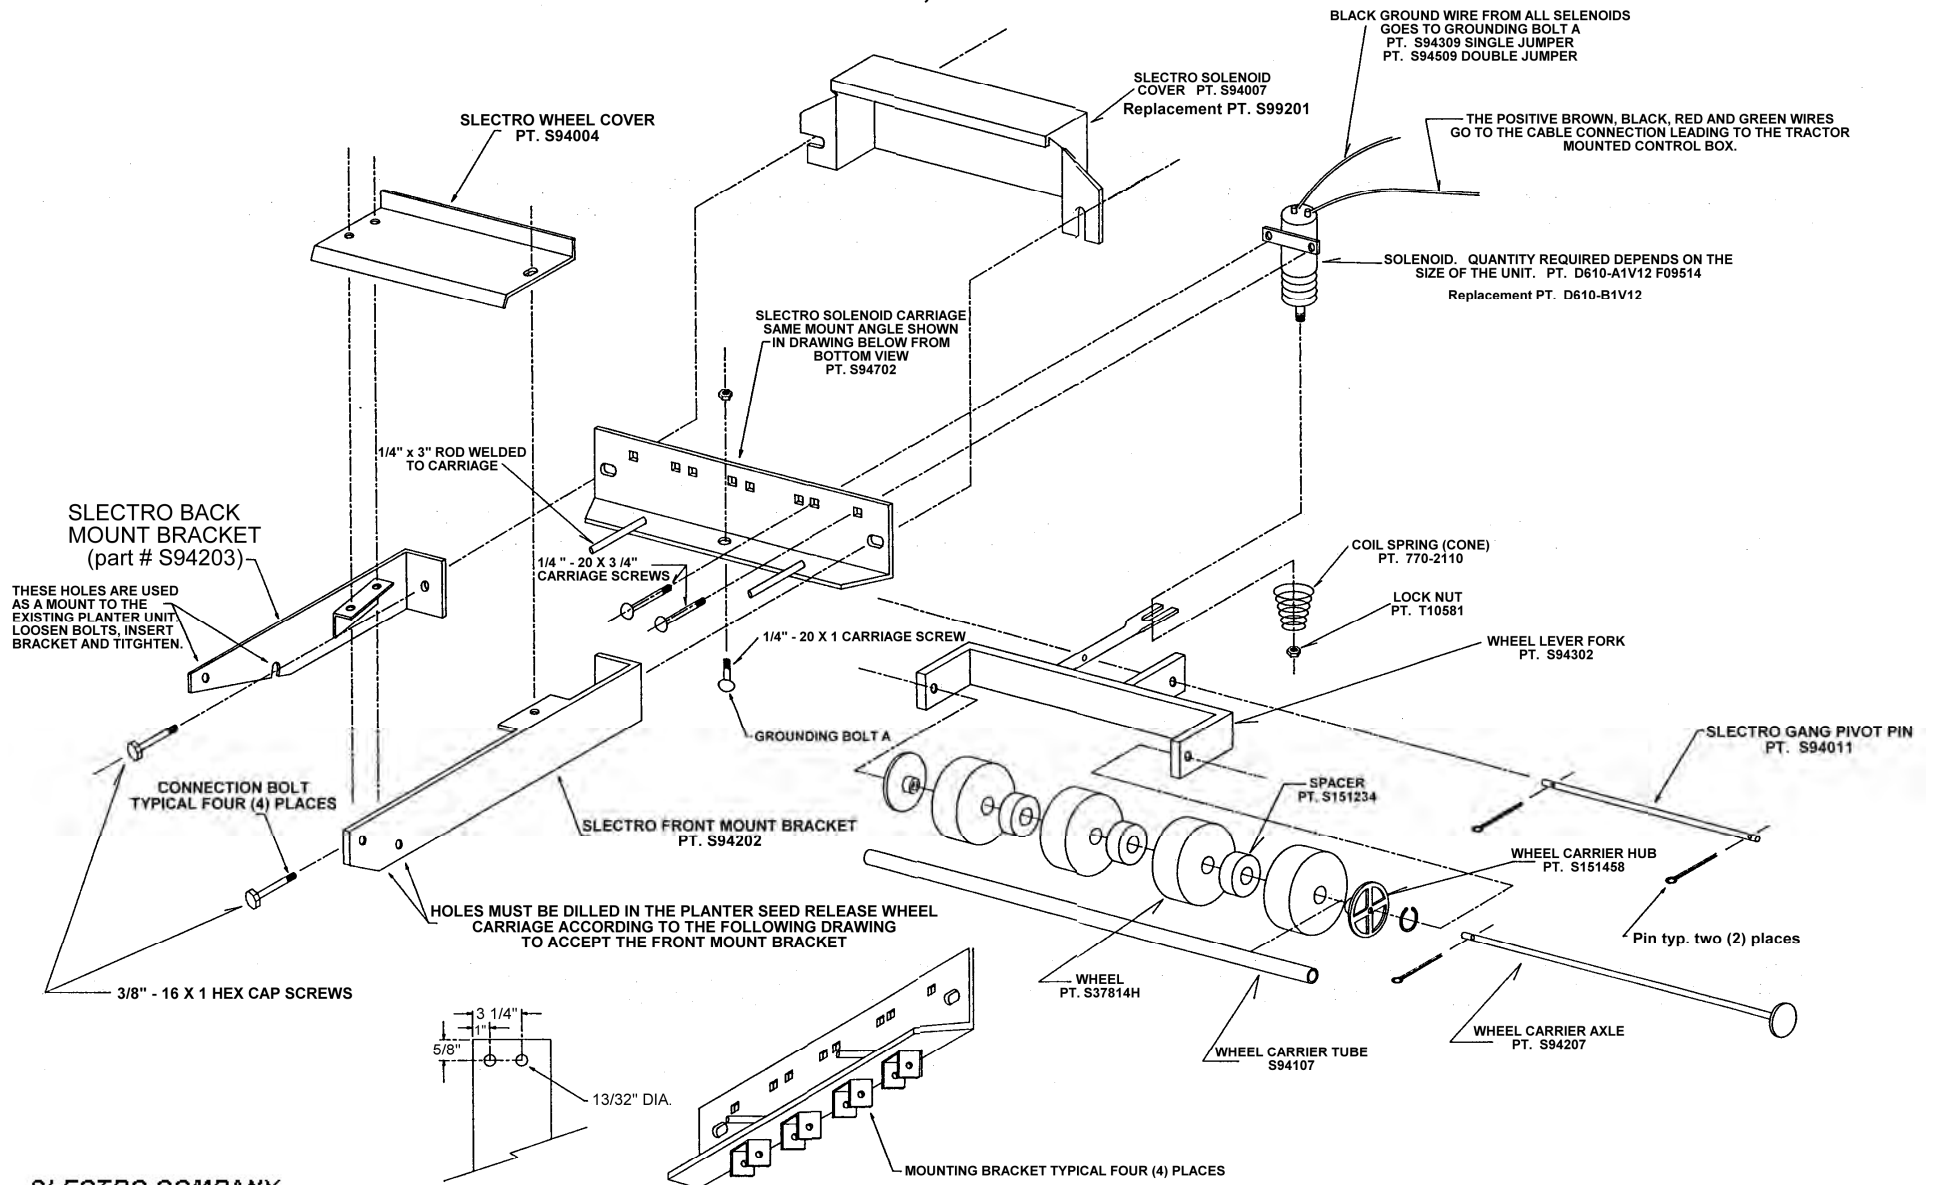

SLECTRO
ROW SHUTOFF
PARTS DIAGRAM

**ROW SHUTOFF
for
CASE/IH CYCLO
PLANTERS**

SLECTRO COMPANY

303 Sunset Drive

Beresford, SD 57004

(605) 763-8221

ROW SHUT OFF CARRIAGE UNIT

MODEL; 218-F8R

SLECTRO COMPANY
 303 Sunset Drive
 Beresford, SD 57004
 (605) 763-8221

Part drawing - not to scale

ROW SHUT OFF CARRIAGE UNIT

MODEL; 428-F8R

SLECTRO COMPANY
303 Sunset Drive
Beresford, SD 57004
(605) 763-8221

Part drawing - not to scale

ROW SHUT OFF CARRIAGE UNIT

MODELS; 448-P8R, 436-P6R, 424-P4R

SLECTRO COMPANY
 303 Sunset Drive
 Beresford, SD 57004
 (605) 763-8221

Part drawing - not to scale

SLECTRO SWITCHBOX

MODELS; 2204, 3306, 4408, 6312, 8416

SLECTRO COMPANY
 303 Sunset Drive
 Beresford, SD 57004
 (605) 763-8221

Exploded Control Box Parts Drawing not to scale