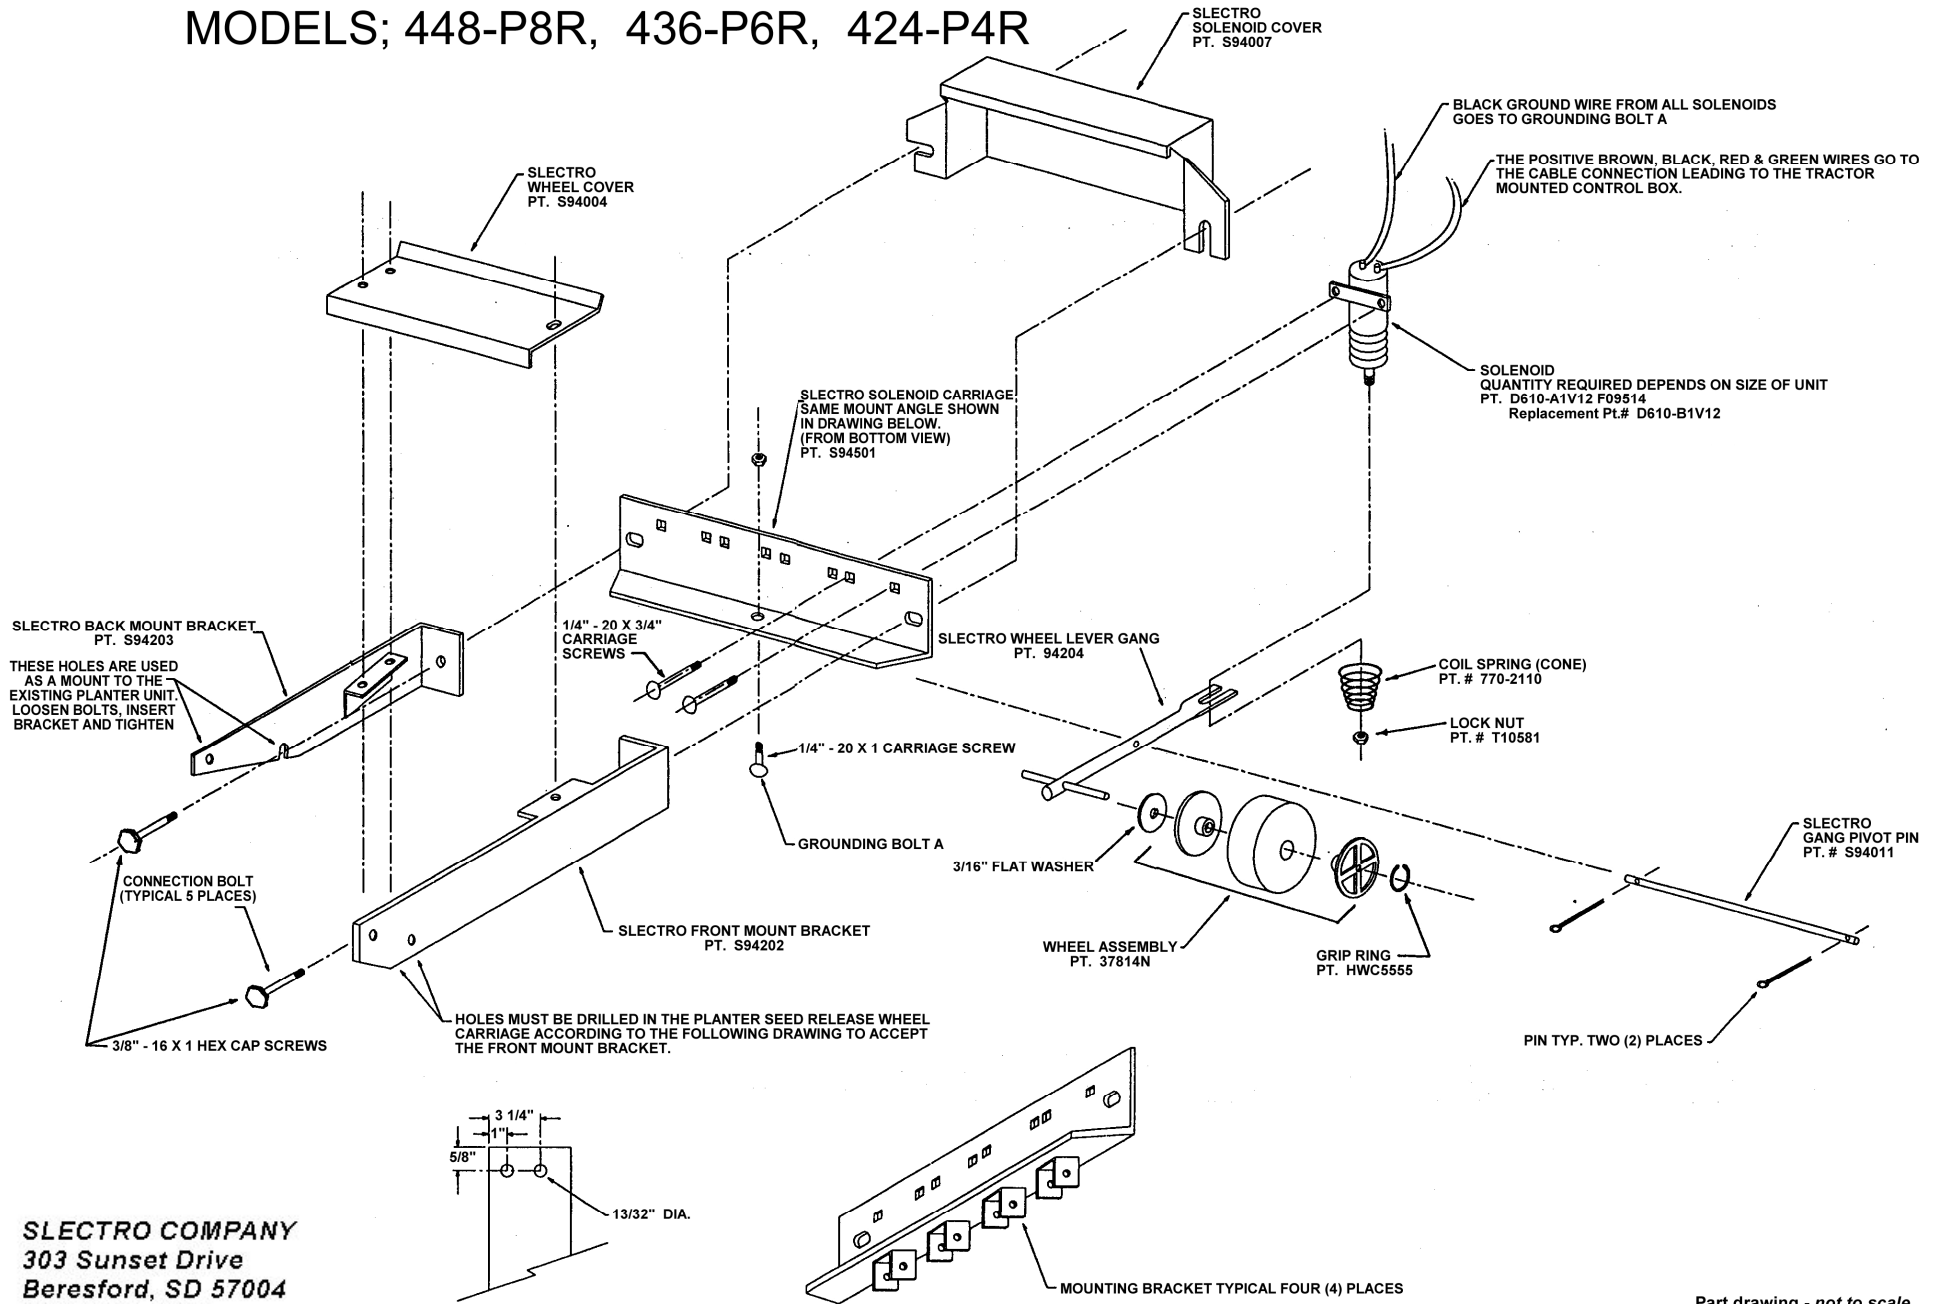

SLECTRO COMPANY
 303 Sunset Drive
 Beresford, SD 57004
 (605) 763-8221

Part drawing - not to scale

ROW SHUT OFF CARRIAGE UNIT

MODEL; 428-F8R

SLECTRO COMPANY
303 Sunset Drive
Beresford, SD 57004
(605) 763-8221

Part drawing - not to scale

ROW SHUT OFF CARRIAGE UNIT

MODELS; 448-P8R, 436-P6R, 424-P4R

SLECTRO COMPANY
 303 Sunset Drive
 Beresford, SD 57004
 (605) 763-8221

Part drawing - not to scale

SLECTRO SWITCHBOX

MODELS; 2204, 3306, 4408, 6312, 8416

SLECTRO COMPANY
 303 Sunset Drive
 Beresford, SD 57004
 (605) 763-8221

Exploded Control Box Parts Drawing not to scale