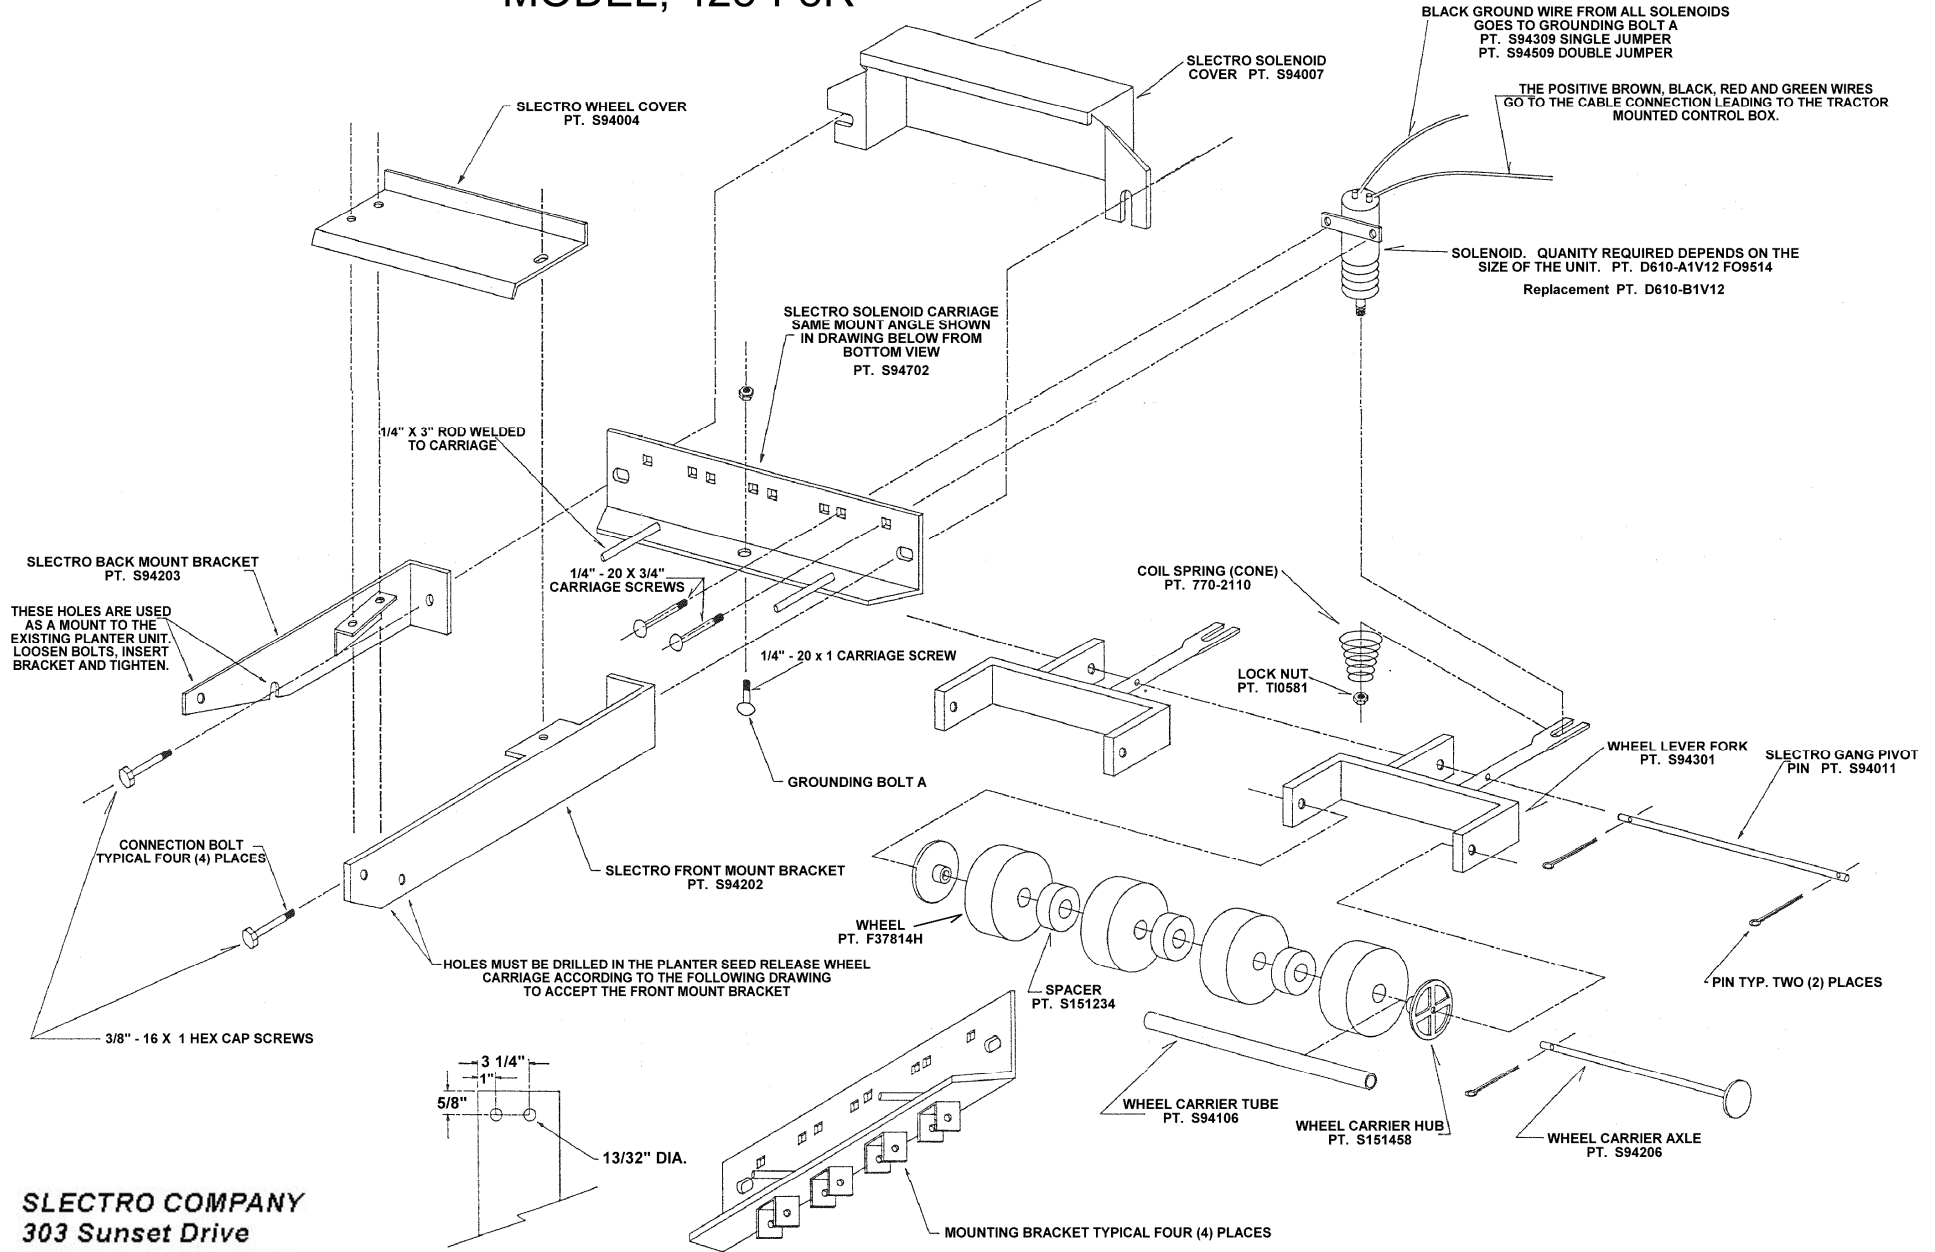

SLECTRO
ROW SHUTOFF
PARTS DIAGRAM

**ROW SHUTOFF
for
CASE/IH CYCLO
PLANTERS**

SLECTRO COMPANY

303 Sunset Drive

Beresford, SD 57004

(605) 763-8221

ROW SHUT OFF CARRIAGE UNIT

MODEL; 218-F8R

SLECTRO COMPANY
 303 Sunset Drive
 Beresford, SD 57004
 (605) 763-8221

Part drawing - not to scale

ROW SHUT OFF CARRIAGE UNIT

MODEL; 428-F8R

SLECTRO COMPANY
303 Sunset Drive
Beresford, SD 57004
(605) 763-8221

Part drawing - not to scale

ROW SHUT OFF CARRIAGE UNIT

MODELS; 448-P8R, 436-P6R, 424-P4R

SLECTRO COMPANY
 303 Sunset Drive
 Beresford, SD 57004
 (605) 763-8221

Part drawing - not to scale

SLECTRO SWITCHBOX

MODELS; 2204, 3306, 4408, 6312, 8416

SLECTRO COMPANY
 303 Sunset Drive
 Beresford, SD 57004
 (605) 763-8221

Exploded Control Box Parts Drawing not to scale